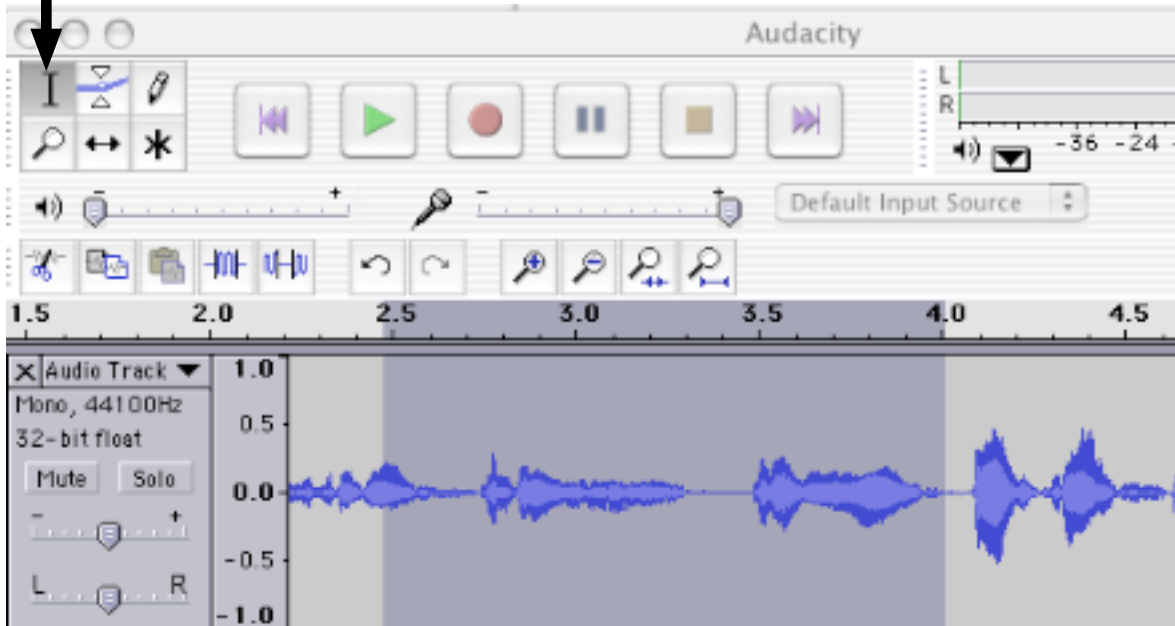

Highlight Audio with the Selection Tool

Use the selection tool to highlight parts of the audio track in order to add effects!

Add Effects to the Selected Tracks

Try some different effects to see how it can change your recordings!

Remember to save your original track!