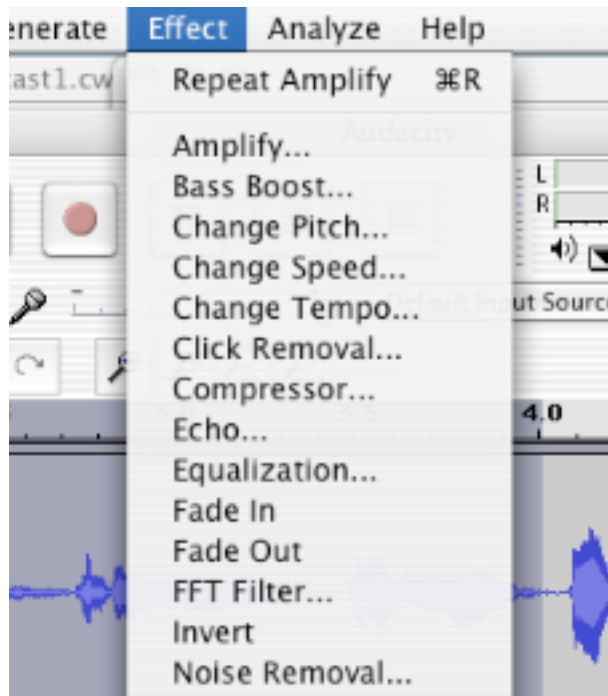

Highlight Audio with the Selection Tool

Use the selection tool to highlight parts of the audio track in order to add effects!

Add Effects to the Selected Tracks

Try some different effects to see how it can change your recordings!